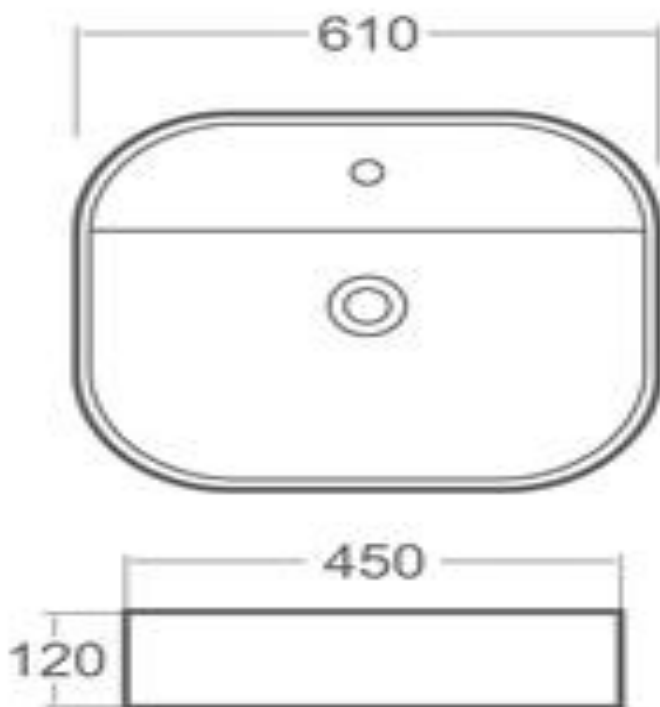

eccOLIVING

MESSINA

Model: ELLT2205CT1

SPECIFICATIONS

Description: ECCO Living Rectangle, Thin Wall, Counter Top Basin with 1 Tap Hole

Colour: Gloss White

Size: 610mm x 450mm x 120mm

Warranty: 5 Years on Ceramic